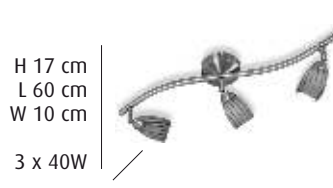

H 17 cm
L 10 cm
W 10 cm
1 x 40W

Band

Spot Band ARC04
KL 0946

Spot Band AP1
KL 0943

Spot Band ARC03
KL 0945

Spot Band AP2
KL 0944

Sky

Spot **Sky ARC04**
KL 0800